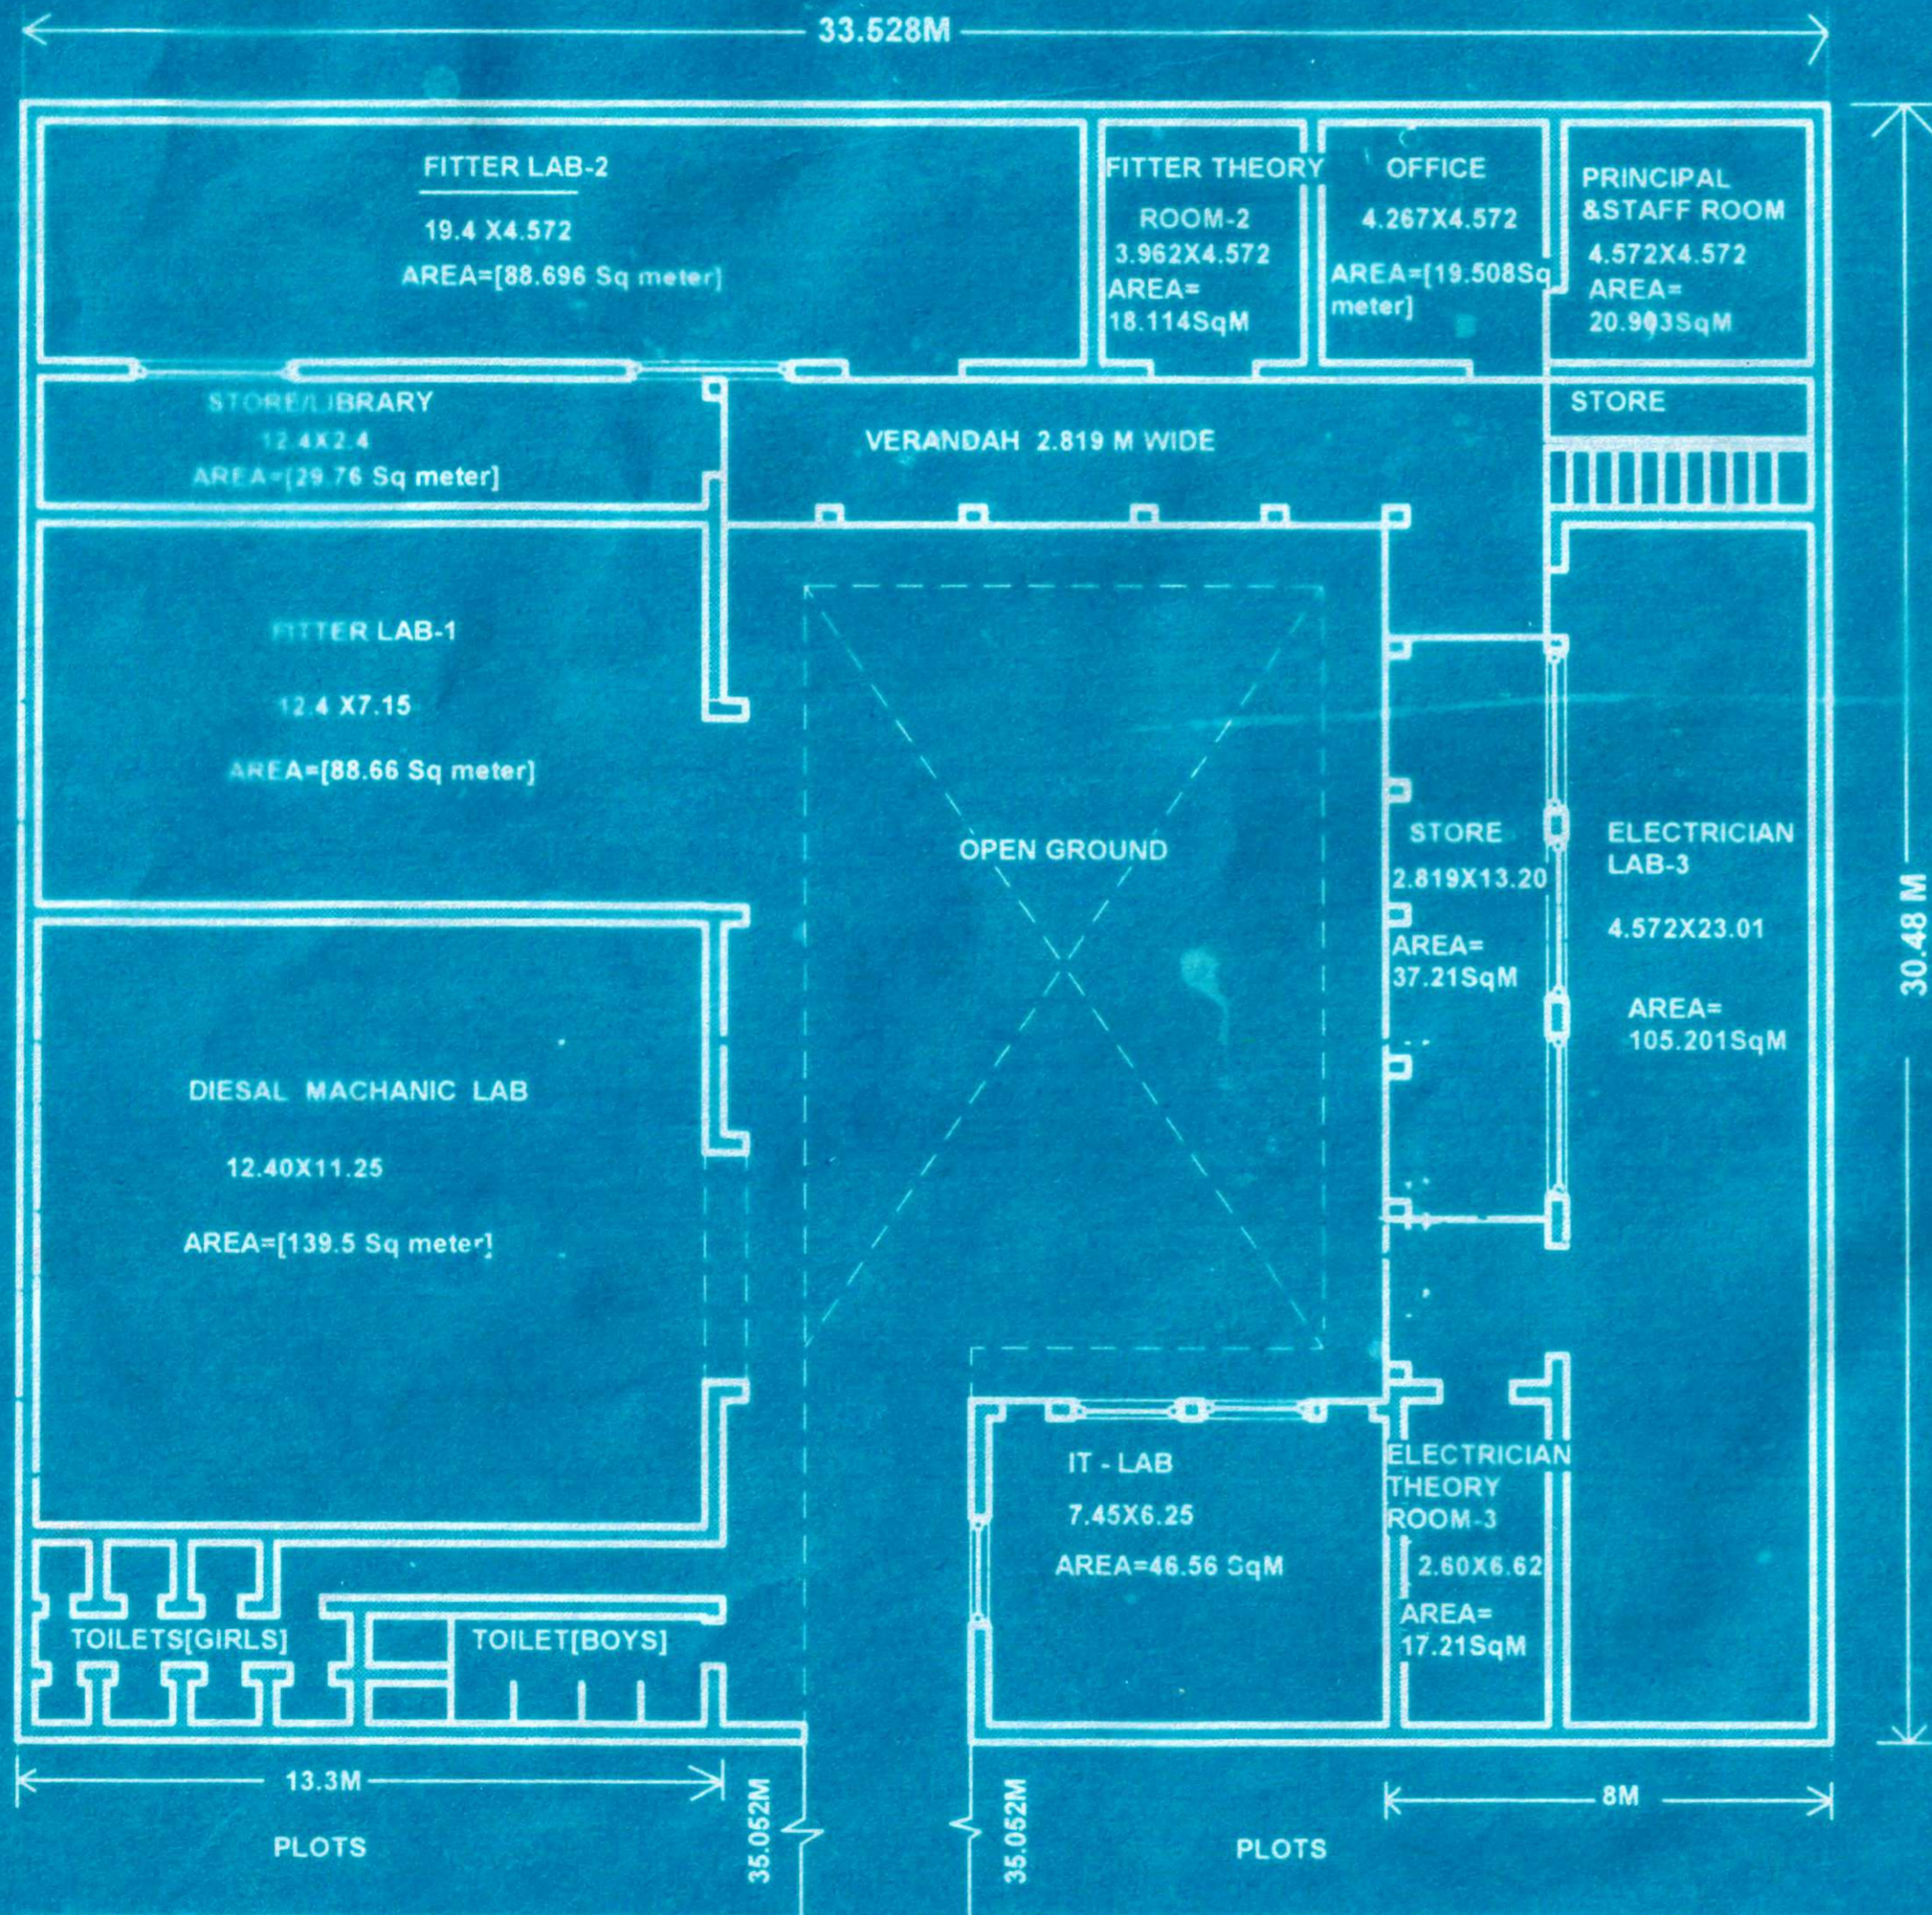

# BUILDING PLAN OF : 'SANSKAR PVT.INDUSTRIAL TRAINING INSTITUTE ', DEOLI,TONK[RAJ.]

GANESH ROAD KEER MOHALLA,DEOLI DIST.-TONK[RAJ.]

NAME OF OWNER: SMT.GYARSI DEVI W/O MR.R.P. DHAKAR

TOTAL LAND AREA:1022 sq.m

GROUND FLOOR COVERED AREA= 793.5 sqm

FIRST FLOOR COVERED AREA= 780.54 sqm

**GROUND FLOOR PLAN**

ALL DIMENSIONS ARE IN METER

**FIRST FLOOR PLAN**

ALL DIMENSIONS ARE IN METER

*Handwritten signature*  
13-10