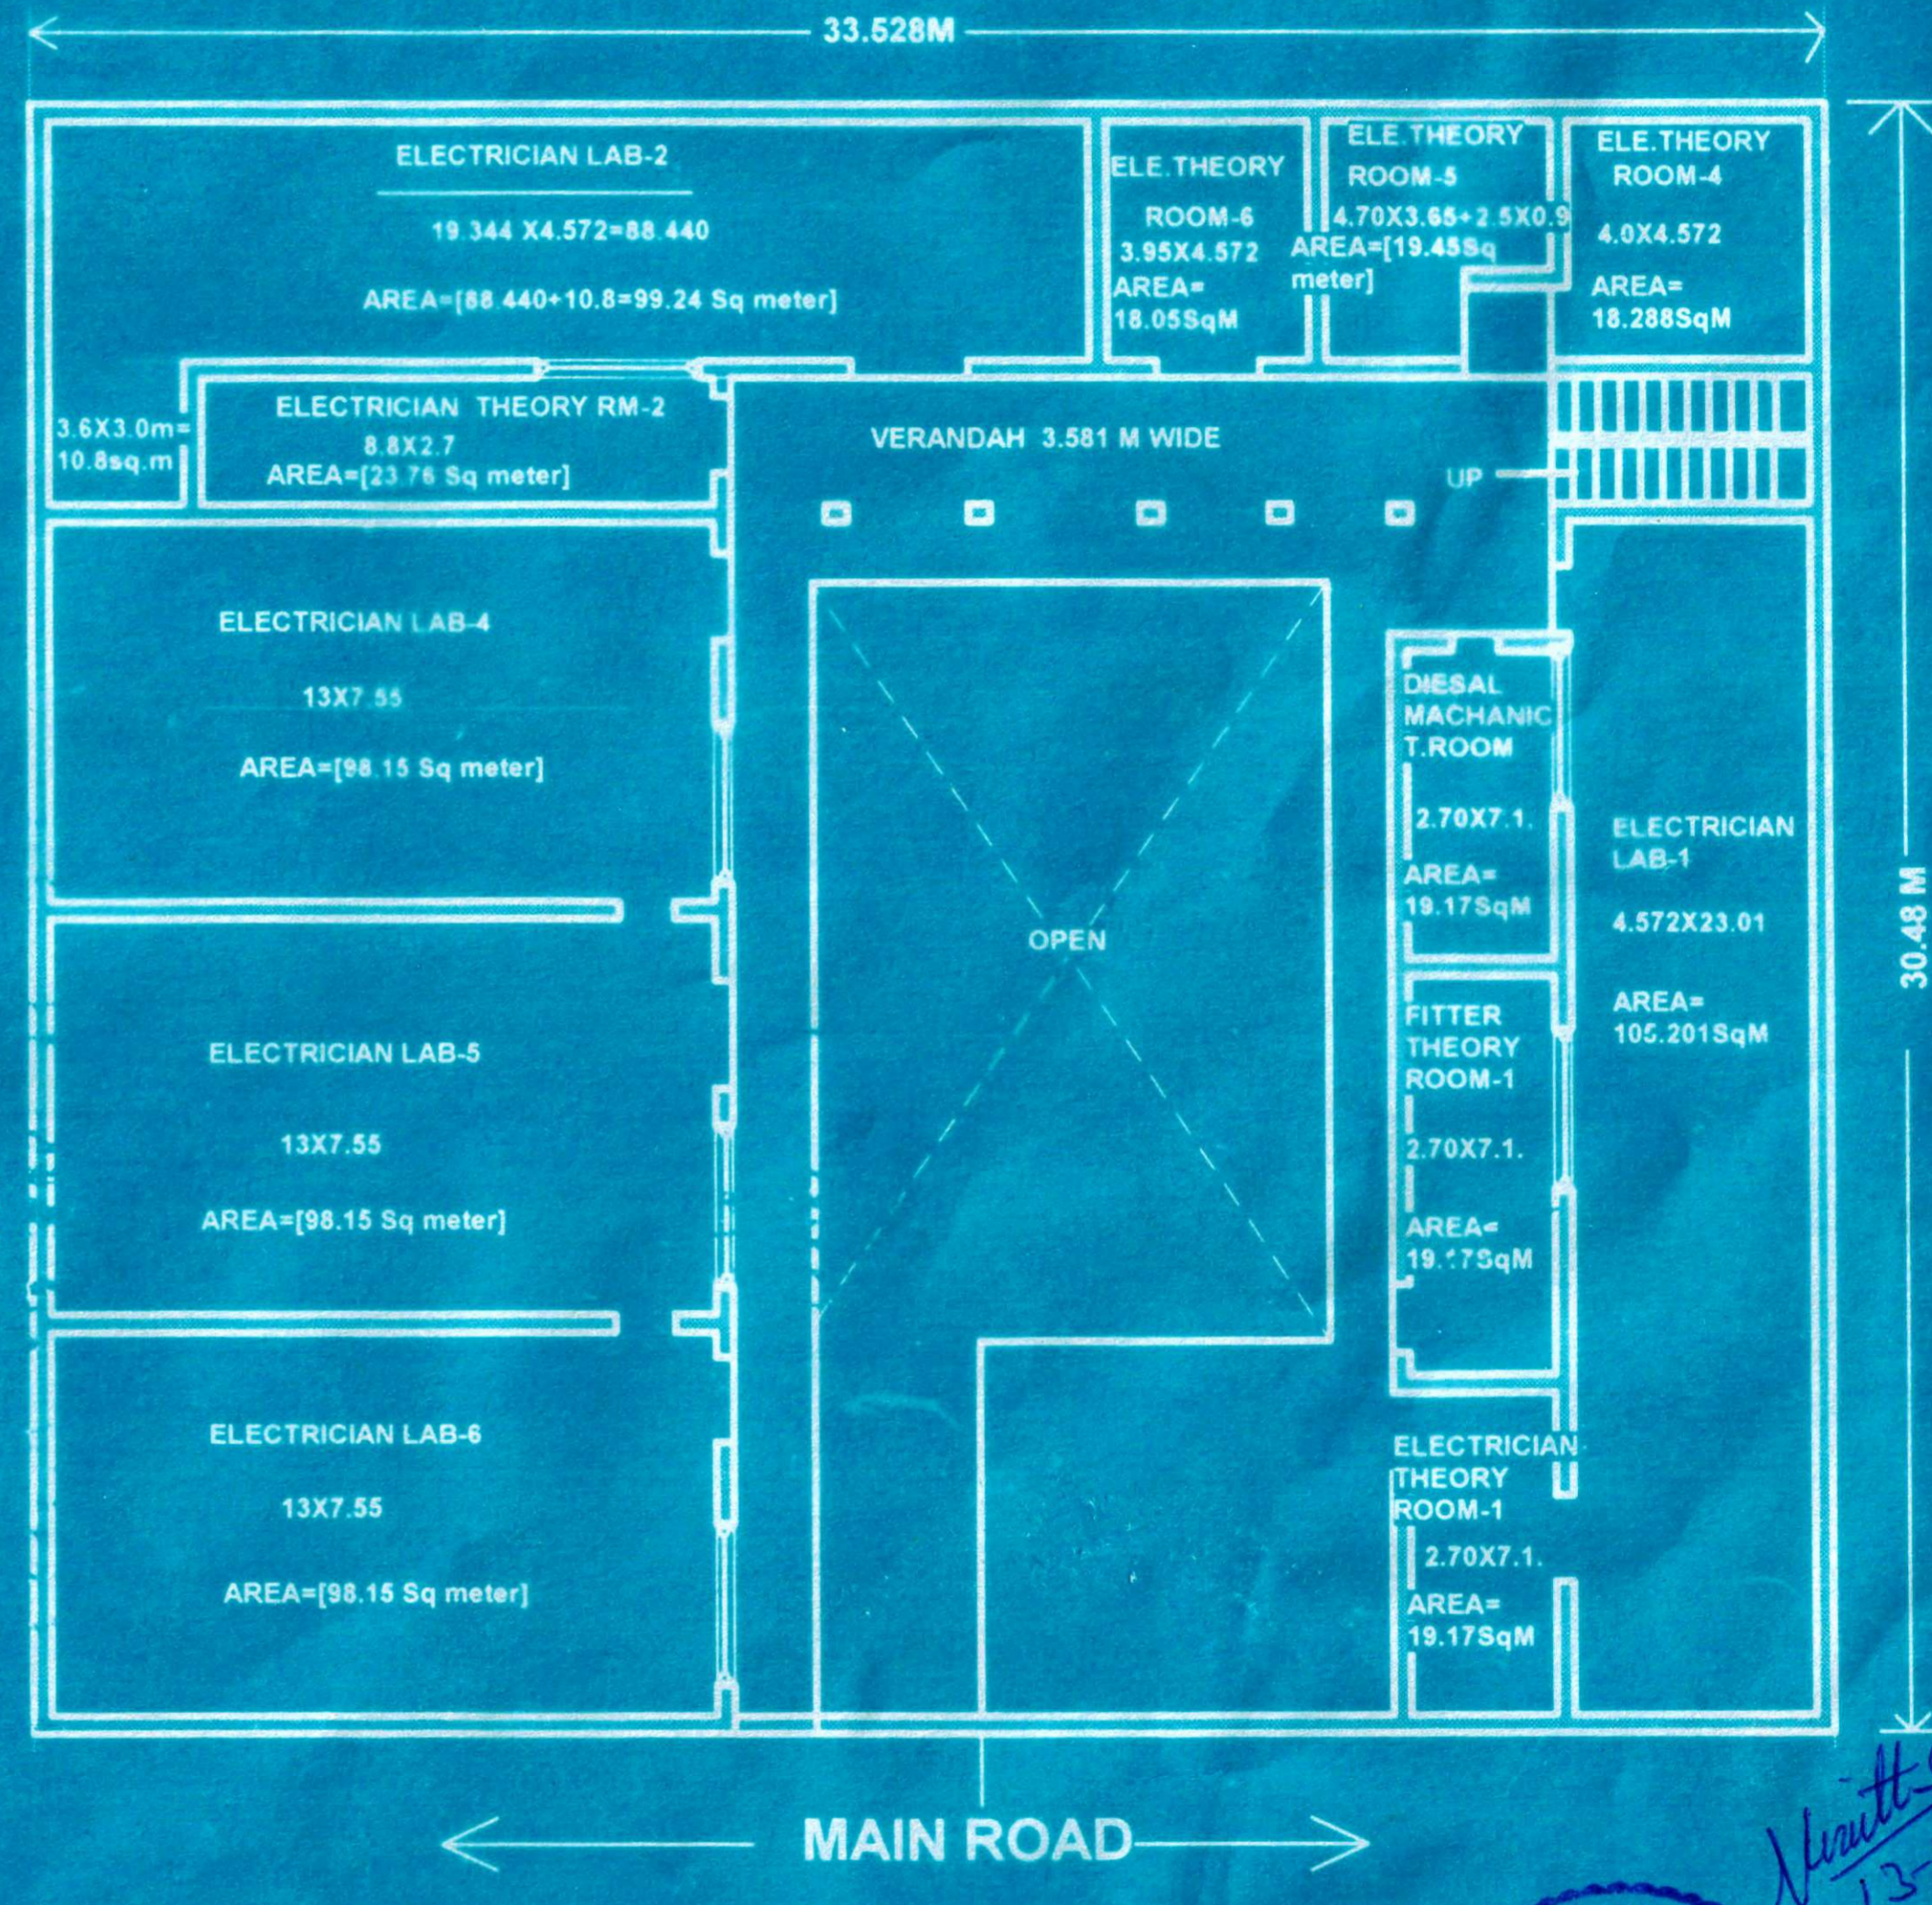

# BUILDING PLAN OF : 'SANSKAR PVT.INDUSTRIAL TRAINING INSTITUTE ', DEOLI,TONK[RAJ.]

GANESH ROAD KEER MOHALLA,DEOLI DIST.-TONK[RAJ.]

NAME OF OWNER: SMT.GYARSI DEVI W/O MR.R.P. DHAKAR

TOTAL LAND AREA:1022 sq.m

GROUND FLOOR COVERED AREA= 793.5 sqm

FIRST FLOOR COVERED AREA= 780.54 sqm

**GROUND FLOOR PLAN**

ALL DIMENSIONS ARE IN METER

**FIRST FLOOR PLAN**

ALL DIMENSIONS ARE IN METER

*Handwritten signature*  
13-10